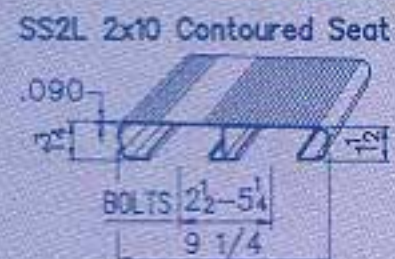

Waco, TX

Temple, TX

INSET: Bench seats with riser brackets

Austin, TX

SEAT W/BACKREST

DECK OPTIONS

BRACKET OPTIONS

SEATS