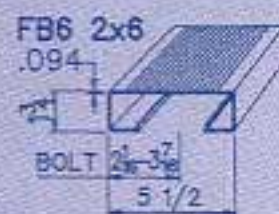

Waco, TX

Temple, TX

INSET: Bench seats with riser brackets

Austin, TX

SEAT W/BACKREST

DECK OPTIONS

BRACKET OPTIONS

SEATS