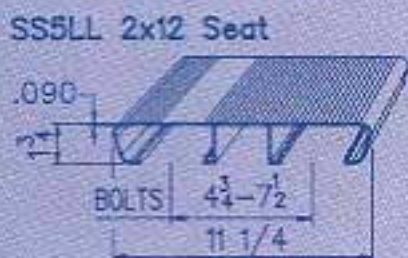

Waco, TX

Temple, TX

INSET: Bench seats with riser brackets

Austin, TX

SEAT W/BACKREST

DECK OPTIONS

BRACKET OPTIONS

SEATS