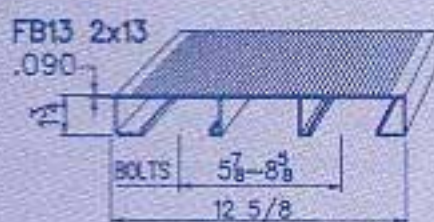

Waco, TX

Temple, TX

INSET: Bench seats with riser brackets

Austin, TX

SEAT W/BACKREST

DECK OPTIONS

BRACKET OPTIONS

SEATS