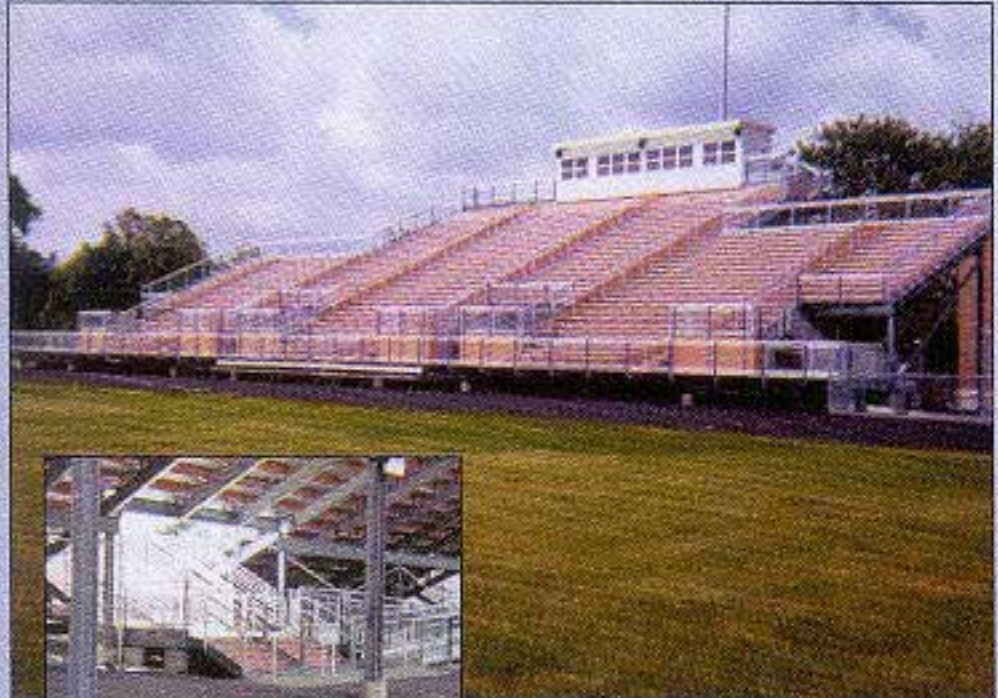

Football Seating Applications: Football Stadium Seating requires different seating capacities for each level of competition. With thousands of football grandstands and bleacher projects, Sturdisteel has long been a leader in this segment of our industry. The versatile clear span understructure offers a variety of uses from concession stands to restrooms to storage or dressing facilities. Sturdisteel can design and build to fit any need.

Sturdisteel offers a variety of seating options whether your seating requirements are 500 or 50,000.

Bayfield, CO

INSET: Press Box

Stadium Seating Expansions: Have your seating needs outgrown your existing facility? Contact Sturdisteel for our expertise in expanding your stadium. Options include end zone additions, adding on to the rear or end of your existing stand, or upper deck additions. Sturdisteel has the knowledge and experience to handle any of these situations and at a competitive price.

Las Vegas, NV

Miami, FL

Lyndhurst, OH - INSET: Exit stair

Cedar Hill, TX - INSET: Grandstand siding