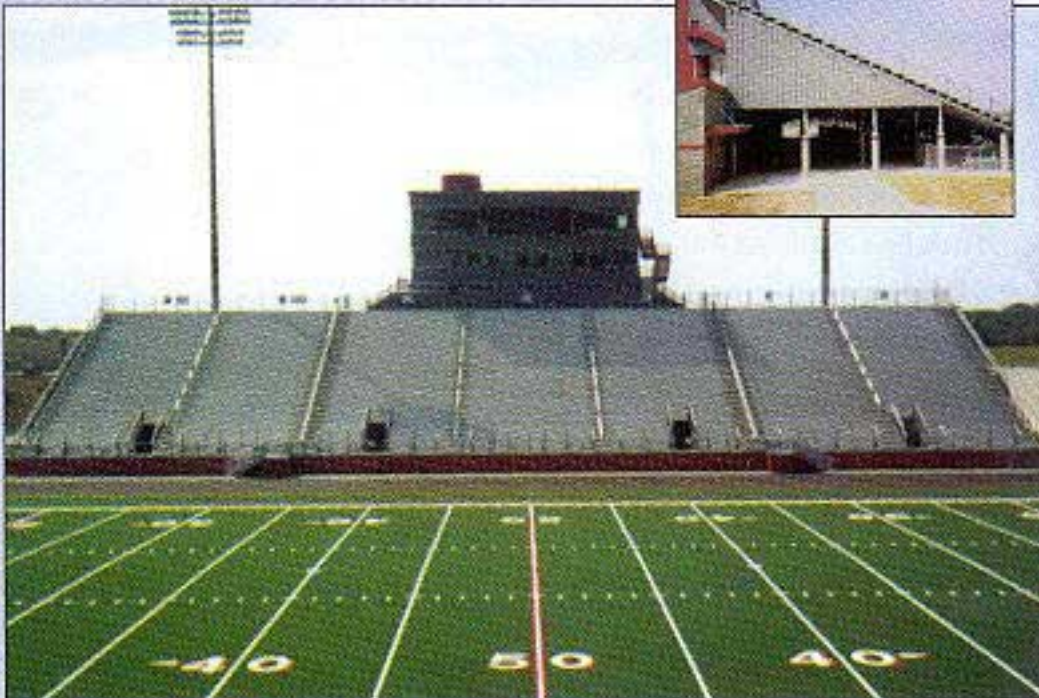

Football Seating Applications: Football Stadium Seating requires different seating capacities for each level of competition. With thousands of football grandstands and bleacher projects, Sturdisteel has long been a leader in this segment of our industry. The versatile clear span understructure offers a variety of uses from concession stands to restrooms to storage or dressing facilities. Sturdisteel can design and build to fit any need.

Sturdisteel offers a variety of seating options whether your seating requirements are 500 or 50,000.

Bayfield, CO

INSET: Press Box

Stadium Seating Expansions: Have your seating needs outgrown your existing facility? Contact Sturdisteel for our expertise in expanding your stadium. Options include end zone additions, adding on to the rear or end of your existing stand, or upper deck additions. Sturdisteel has the knowledge and experience to handle any of these situations and at a competitive price.

Las Vegas, NV

Miami, FL

Lyndhurst, OH - INSET: Exit stair

Cedar Hill, TX - INSET: Grandstand siding